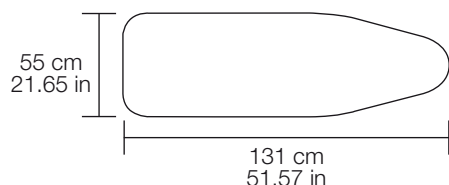

NEW

ORIGAMICOVER

MAGIC i-S6, MAGIC i-S5, MAGIC S4,
LAURASTAR S4^E and PREMIUM S3

Unique selling propositions

- **Efficient:** An ironing board cover in specially designed materials to allow just the right amount of steam through, ideal for active table.
- **Comfortable:** The cover thickness of 6 mm / 0.024 in ensures an optimal ironing.
- **Practical:** The cover is washable at 30°C / warm (no spin-dry) and is easily fastened to the board with an elastic band.
- **Easy folding:** the practical folding lines ensure perfectly aligned piles of clothes.

Information about palletisation

Dimensions single unit (L x W x H)	41 x 15.2 x 11.3 cm 16.142 x 5.984 x 4.449 in
Number of units per package	25
Package dimensions (L x W x H)	77 x 43 x 55 cm 30.315 x 16.929 x 21.654 in
Pallet dimensions (L x W x H)	80 x 120 x 220 cm 31.496 x 47.244 x 86.614 in
Number of units per pallet	8

Technical specifications

Use exclusively with	MAGIC i-S6, MAGIC i-S5, MAGIC S4, LAURASTAR S4 ^E and PREMIUM S3
Material	100% cotton / cover lining 100% polyester
Washing	30°C / warm (no spin-dry)
Cover Dimensions (H x L)	131 x 55 cm / 51.57 x 21.65 in