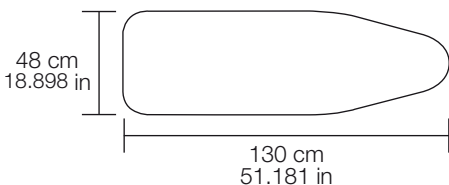

## Unique selling propositions

- **Efficient:** An ironing board cover in specially designed materials to allow just the right amount of steam through, ideal for active table.
- **Comfortable:** The cover thickness of 6 mm / 0.024 in ensures an optimal ironing.
- **Practical:** The cover is washable at 30°C / warm (no spin-dry) and is easily fastened to the board with an elastic band.
- **Easy folding:** the practical folding lines ensure perfectly aligned piles of clothes.

## Information about palletisation

<b>Dimensions single unit (L x W x H)</b>	41 x 15.2 x 11.3 cm 16.142 x 5.984 x 4.449 in
<b>Number of units per package</b>	25
<b>Package dimensions (L x W x H)</b>	77 x 43 x 55 cm 30.315 x 16.929 x 21.654 in
<b>Pallet dimensions (L x W x H)</b>	80 x 120 x 220 cm 31.496 x 47.244 x 86.614 in
<b>Number of units per pallet</b>	8

## Technical specifications

<b>Use exclusively with</b>	MAGIC EVOLUTION/II and PREMIUM EVOLUTION/II
<b>Material</b>	100% cotton / cover lining 100% polyester
<b>Washing</b>	30°C / warm (no spin-dry)
<b>Cover Dimensions (H x L)</b>	130 x 48 cm / 51.181 x 18.898 in